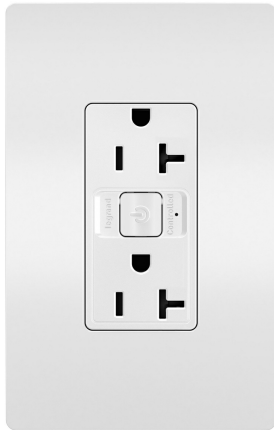

radiant Collection
radiant® Smart 20A Outlet with Netatmo, White
Part No. WNRR20WH

With this 20A smart outlet, take control lamps or small appliances from anywhere. (One outlet is app-controlled, the other is always on.) Monitor and manage energy usage through the app to reduce utility cost and waste. Part of the radiant® with Netatmo solution. Smart Lighting lets you control lights and power, from anywhere, adding safety and convenience to your home. And delivering it all with unprecedented range and reliability, radiant® with Netatmo leverages leading Netatmo technology to provide an ideal solution for larger homes with many smart products. Start with the Smart Gateway to establish a robust and dedicated mesh network, then add smart switches, dimmers and outlets to build a solution that perfectly fits a home's unique space and needs. Options even include wireless smart switches and dimmers for easily adding 3-way control. Screwless Wall Plates from the radiant® Collection included.

Features & Benefits

Smart Gateway REQUIRED.

Installs easily in place of an existing 20A outlet. Can be wired to extend control to all outlets downstream or load-side. One outlet is app-controlled, the other is always on.

More color options available to fit any style, including finishes to match current hardware and lighting trends.

Specifications

General Info

Product Line	Pass & Seymour	Color	White
Finish	Matte	UPC Number	785007289619
Country Of Origin	China	Receptacle Type	Double