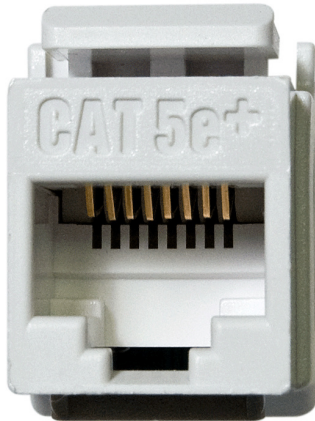

On-Q
Category 5e RJ45 Keystone Connector, White, 50-Pack
Part No. WP3450WH50

The vertical design of this high quality insert makes punchdown termination easy. The insert is for use in all Keystone wall plates and is available in multiple colors, as well as convenient contractor packs.

Features & Benefits

Ensures Category 6 performance standard compliance

Rear retention caps ensure secure wire termination

Vertical design for easy punchdown termination

T568A and T568B wiring labels included

Meets Category 5e described in TIA/EIA-568-B.2

Insertion and extraction life is 750 Cycles Min

Jack housing is high-impact, flame resistant plastic, UL 94V-0

Spring wire is phosphor bronze alloy plated with 50 micro-inch of gold over 100 micro-inches of nickel

Also available in contractor pack of 50 (WP3450-WH-50)

Specifications

General Info

Product Line	On-Q	Color	White
UPC Number	804428025955	Country Of Origin	Taiwan, Province Of China
Package Quantity	50	Application Sector	Residential
Standard	CSA, cULus, RoHS, ANSI/UL 1863, Flame-Retardant Plastic UL 94V-0		