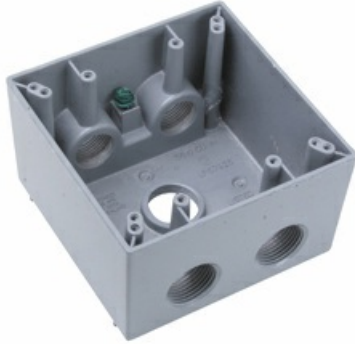

Pass and Seymour
Weatherproof Two Gang Deep Box, Gray
Part No. WPBD252

Weatherproof 2 Gang Deep Box, 5 Hole 1/2, 37 Cu.In. with Threaded Holes, Gray (2 Holes Each End, 1 Hole in Back)

Features & Benefits

Baked-on electrostatic, polyester, powder paint for superior scratch and corrosion resistance.

4 closure plugs and mounting lugs furnished with all boxes.

UL listed for wet and/or damp locations with appropriate cover.

Designed for both interior and exterior applications.

Will accept standard three-gang weatherproof covers.

Simply strike desired knockout studs with a sharp hammer blow for clean mounting holes.

Heavy die-cast aluminum.

Dimensions

Product Width US	4.5 in	Product Depth US	2.72 in
Product Height US	4.5 in		

Technical Information

Number of Outlets	2
-------------------	---