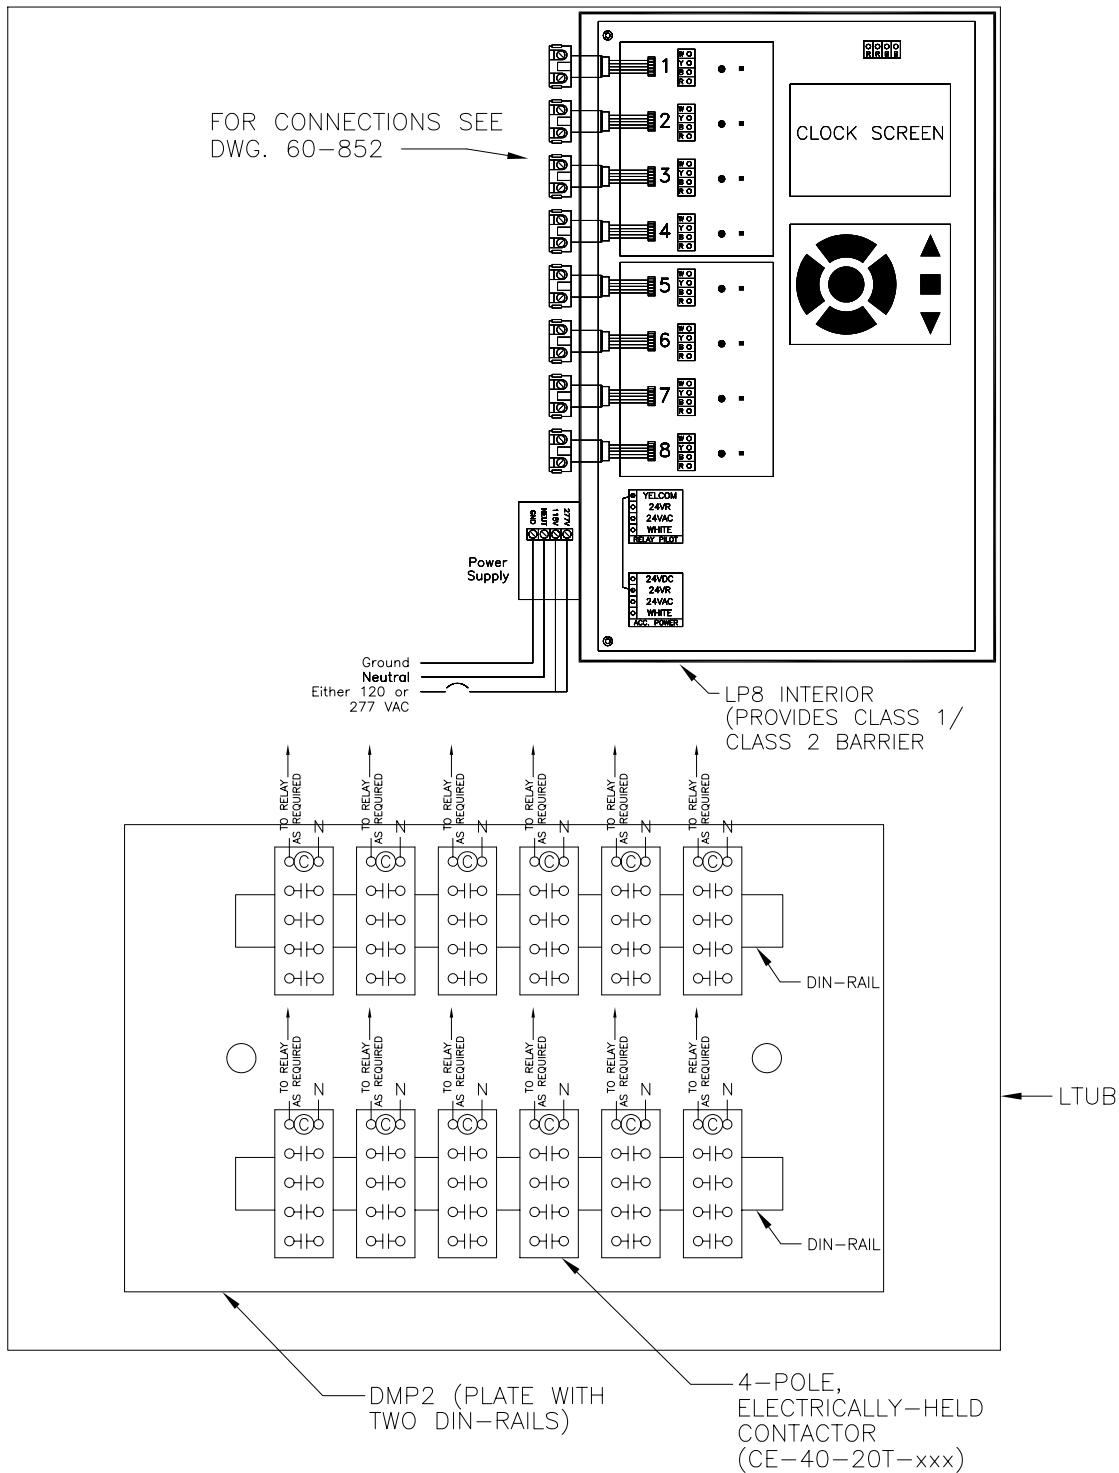

8-RELAY CAPACITY LP8 INTERIOR IN 24-RELAY CAPACITY ENCLOSURE WITH 4-POLE CONTACTORS

Watt Stopper/Legrand 800-879-8585			
Title Typical LP-24 Contactor Panel			
Scale None	Drawing# 60-853	Date 06/06/06	Rev. 2