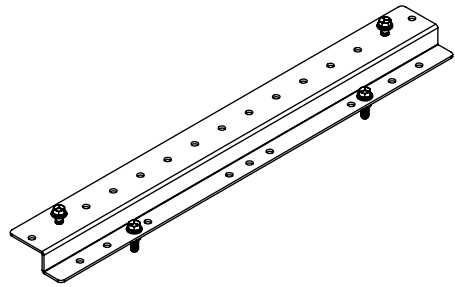

NOTE: BRACKET CAN BE
MOUNTED ON TOP OF THE
RACK ON EITHER SIDE

KITS SUPPLIED WITH:

- MM20ADJ MOUNTING BRACKET
- MOUNTING HARDWARE