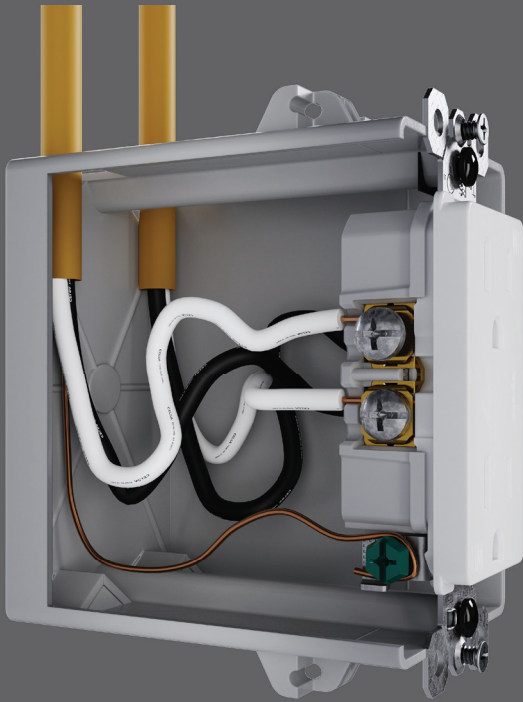

Simplifying Installation and Improving Wire Acceptance

Backed by 130 years of innovation, Legrand now has a full line of residential electrical wiring devices that accept up to 10-gauge wire, including Copper-Clad Aluminum wire.

The line of switches, outlets and weather-resistant receptacles offer home builders and electricians everything needed to outfit a home's lighting controls and outlets.

Marking on Device & Packaging

- Easy to find marking reduces headaches and potential job shut down.
- Inspectors can be confident that the proper devices are used for compliance and safety.

TREX Design Expedites Installation

- Installation is easier and quicker, eliminating the need to loop wire.
- Less time on the job = savings on labor costs and more efficient timelines.

Accepts Up To 10 AWG CCA Wire