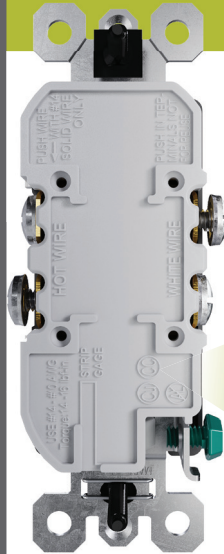

Simplifying Installation and Improving Wire Acceptance

Backed by 130 years of innovation, Legrand now has a full line of residential electrical wiring devices that accept up to 10-gauge wire, including Copper-Clad Aluminum wire.

The line of switches, outlets and weather-resistant receptacles offer home builders and electricians everything needed to outfit a home's lighting controls and outlets.

Marking on Device & Packaging

- Easy to find marking reduces headaches and potential job shut down.
- Inspectors can be confident that the proper devices are used for compliance and safety.

TREX Design Expedites Installation

- Installation is easier and quicker, eliminating the need to loop wire.
- Less time on the job = savings on labor costs and more efficient timelines.

Accepts Up To 10 AWG CCA Wire