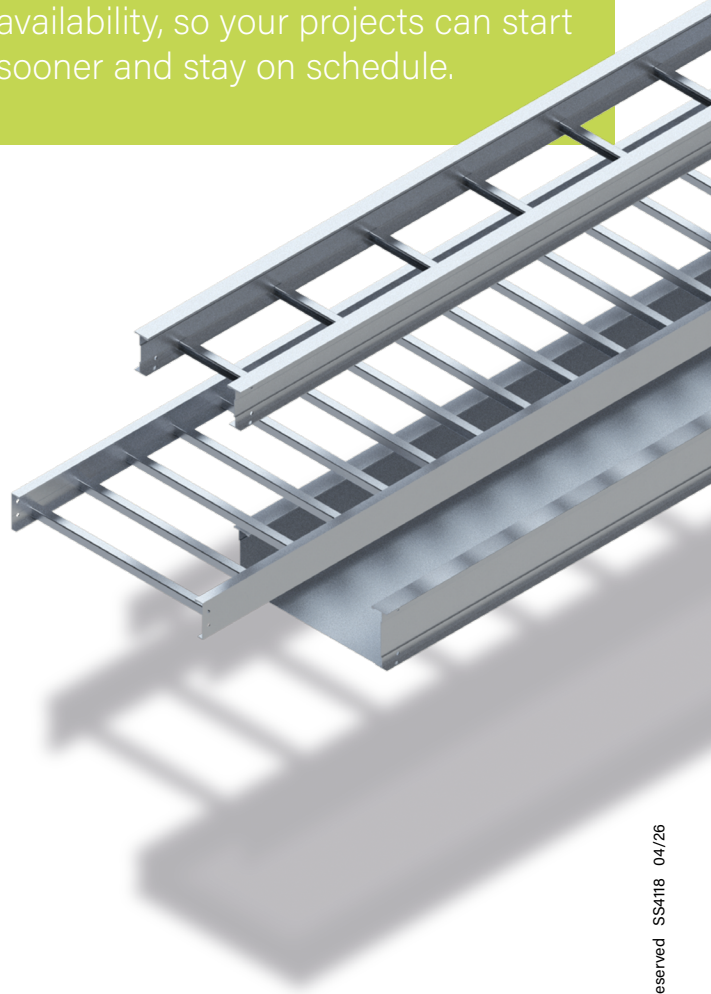

Itray Ladder Cable Tray

It's Cable Tray, Reinvented

Itray Ladder Cable Tray is engineered to simplify every stage of the job, from design to purchasing to installation. Lightweight aluminum construction and an innovative splice system cut hardware requirements in half, helping crews move faster with less effort.

Features & Benefits

- **Installs Faster with Less Hardware:** Installs up to 30% faster using 50% less hardware
- **Stronger, Lighter I Beam Design:** I-beam side rails deliver high strength with less weight
- **Simple Mid-Span Splicing:** Enables efficient mid-span splicing while maintaining full NEMA load class performance
- **Smooth Cable Pathways:** Designed for easier cable pulling
- **Gap Filler Accessory:** Bridges small gaps (up to two feet) without field cutting
- **Compatible with Existing Tray Systems:** Integrates easily with most existing ladder tray installations for retrofits and expansions

Let's Get Started

Check Out
Website

Download Product
Brochure

Find a Rep

#LegrandImprovingLives

Fast-Ship Program

Get Itray Faster with Tray Right Away

When project timelines are tight, waiting weeks for material isn't an option. Tray Right Away delivers Legrand's most in-demand Itray ladder cable tray solutions with faster availability, so your projects can start sooner and stay on schedule.

The Tray Right Away Advantage

- **Fast-Track Shipping:** First truckload ships within 10 business days for quicker project starts.
- **No Surprise Costs:** No upcharges or hidden fees on your first truckload. What you order is what you pay.
- **Complete System, One Shipment:** Everything needed to build a full Itray ladder system ships together. No piecing orders together.
- **Spec-Ready Options:** Standard Itray sizes with NEMA 12C & 20C designations ready to support design and documentation needs.
- **Built to Keep Projects Moving:** Shipped from multiple facilities and backed by dedicated customer service, production and logistics teams.