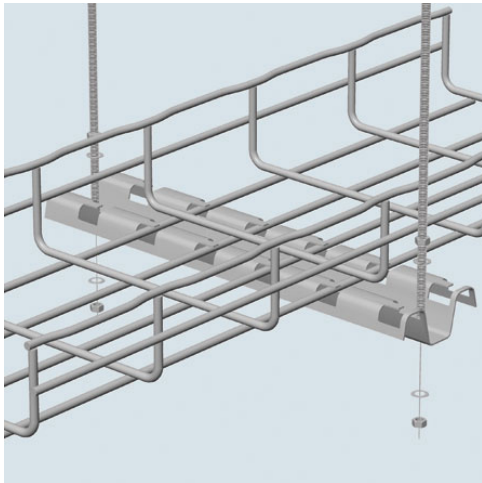

Cablofil
FAS PROFILE-PREGALV (1D,,2W,,22L) [14550]
Part No. 14550

Cablofil Wiremesh Cable Tray concept based upon performance, safety and economy — three qualities which make Cablofil Wiremesh Cable Tray system preferred by installers. Cablofil adapts to the most complex configurations, and its structure gives maximum strength for minimum weight. The ease of creating fittings, carried out on site, as well as the wide range of unique and universal accessories gives complete freedom in routing combined with exceptionally fast installation.

Features & Benefits

For trapeze hung installations, use 4inch longer profile than tray width. Example: for CF 54/300 tray (12inch) use FAS P400 (16inch). Maximum threaded rod size is 3/8inch. For use with larger sizes of threaded rod, bracket holes must be drilled larger. Patented FAS style attachment secures tray without nuts and bolts. Threaded rods, nuts and washers sold separately.

Specifications

General Info

Product Line	Cablofil	Finish	Pre-Galvanized
UPC Number	800388002029	Country Of Origin	China
Type	Supports		

Dimensions

Product Width US	2.67 in	Product Weight US	1.43 lb
Product Volume US	0.034 cu ft	Product Depth US	21.42 in
Product Height US	1.033 in		