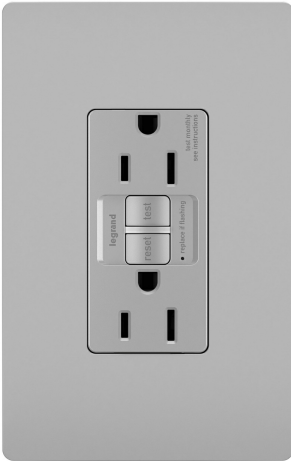

radiant Collection
radiant® 15A Duplex Self-Test GFCI Receptacles with SafeLock® Protection, Gray
 Part No. 1597GRYCCD12

GFCI receptacles from the radiant® Collection self-test automatically every three seconds to ensure reliable protection from shock due to ground fault occurrences. Meeting National Electrical Code requirements for ground fault protection, GFCI receptacles make it easier to recognize and fix trips right where they happen – no more confusion at the breaker box. Maximize safety, in style, with GFCI protection featuring the sleek, clean lines of radiant. GFCI protection is required by code in bathrooms, kitchens, garages, basements, outdoor areas, and for any other outlets found within six feet of a sink or water source. GFCI outlets should always be used when replacing existing GFCI outlets during renovation. Made exclusively for use with screwless Wall Plates from the radiant® Collection, sold separately. Spec-Grade devices are engineered to meet federal specifications for use in commercial installations.