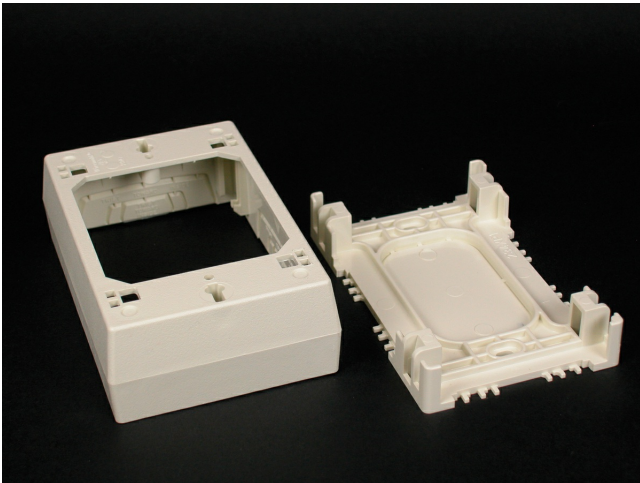

Wiremold
Wiremold 400/800/2300/2300D Series One-Gang Device Box, Ivory
Part No. 2347

The Wiremold 2300 Series raceway is a single compartment raceways for communication or power applications ideal for use in classrooms, office, and hotel applications or anywhere a small low profile raceway is needed. The 2300D Nonmetallic Divided Raceway is for use when power and low voltage cabling is required in the same raceway.

Features & Benefits

This product meets the material restrictions of RoHS

Specifications

General Info

Product Line	Wiremold	Color	Ivory
UPC Number	786776099782	Country Of Origin	United States
Application Sector	Commercial	Standard	cULus Listed Surface Nonmetallic Raceway Fitting: File E90377 Guide RJYT/RJYT7
Type	Raceway		

Dimensions

Product Width US	4.88 in	Product Weight US	0.2 lb
Product Volume US	25.85 cu in	Product Depth US	1.63 in
Product Height US	3.25 in		

Listing Agencies / 3rd Party Agencies

cULus ListingNumber	E90377	cULus Listed	Yes
---------------------	--------	--------------	-----