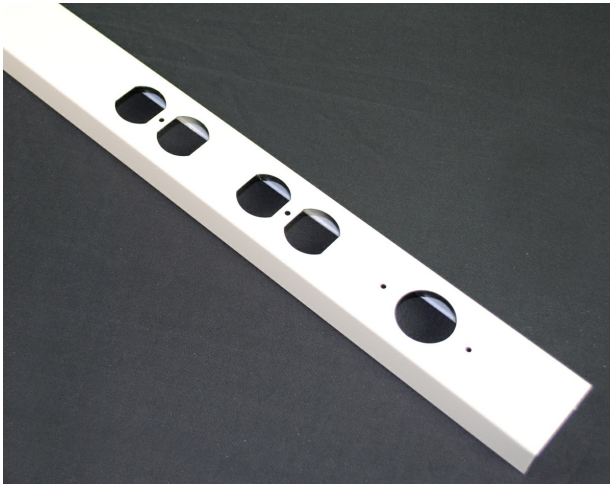

**Wiremold**  
**25DTP Series Steel Tele-Power Pole Cover**  
Part No. 25DTP-A

Routing power, data, and A/V – neatly and simply – from up there to down here; that’s what Tele-Power® Poles are all about. Their sole purpose is to get the business end of your wire and cabling needs down to your workstation, equipment, or modular furniture. Specifically, in away-from-the-wall locations in open commercial office areas, schools, labs, stores and other sites. Whatever power, data, or A/V wiring you need to bring down to the desk, workstation, or cash registers, Wiremold Tele-Power Poles handle all of your needs effortlessly. For modular office furniture – our poles easily provide the hook up to feed office partitions. The poles are also available with specialized electrical circuits such as dedicated/isolated ground. Vertical drop poles give you the flexibility and capacity to devote both sides of the pole for single or dual service feeds. Legrand/Wiremold offers the broadest selection of open space solutions. With standard, custom and configurable products, you can rest assured that the right solution is readily available and adaptable to your current and future work environments.

## Features & Benefits

Add power receptacles or devices to existing modular Tele-Power Poles. Includes one receptacle mounting bracket. Face diameter of single receptacle: 1.38" -1.40" (35mm - 36mm).

### Dimensions

Product Width US	2.25 in	Product Height US	28.0 in
------------------	---------	-------------------	---------