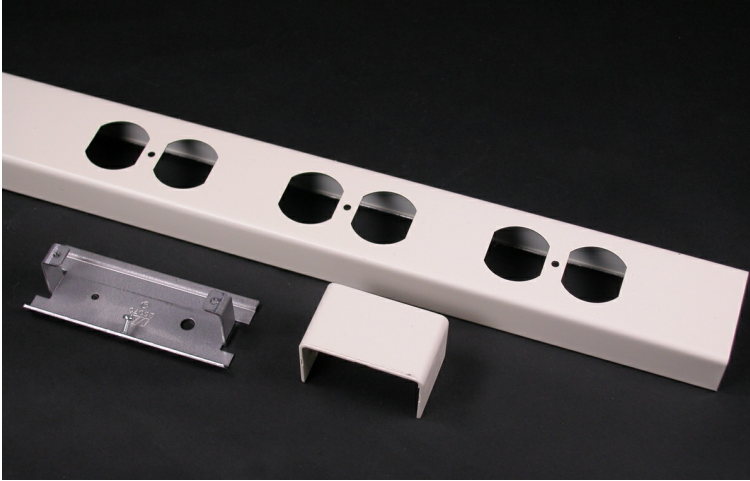

**Wiremold**  
**25DTP Series Steel Tele-Power Pole Cover**  
 Part No. 25DTP-B

Routing power, data, and A/V – neatly and simply – from up there to down here; that’s what Tele-Power® Poles are all about. Their sole purpose is to get the business end of your wire and cabling needs down to your workstation, equipment, or modular furniture. Specifically, in away-from-the-wall locations in open commercial office areas, schools, labs, stores and other sites. Whatever power, data, or A/V wiring you need to bring down to the desk, workstation, or cash registers, Wiremold Tele-Power Poles handle all of your needs effortlessly. For modular office furniture – our poles easily provide the hook up to feed office partitions. The poles are also available with specialized electrical circuits such as dedicated/isolated ground. Vertical drop poles give you the flexibility and capacity to devote both sides of the pole for single or dual service feeds. Legrand/Wiremold offers the broadest selection of open space solutions. With standard, custom and configurable products, you can rest assured that the right solution is readily available and adaptable to your current and future work environments.

## Features & Benefits

Add power receptacles or devices to existing modular Tele-Power Poles. Includes one receptacle mounting bracket.

### Dimensions

Product Width US	2.25 in	Product Height US	28.0 in
------------------	---------	-------------------	---------