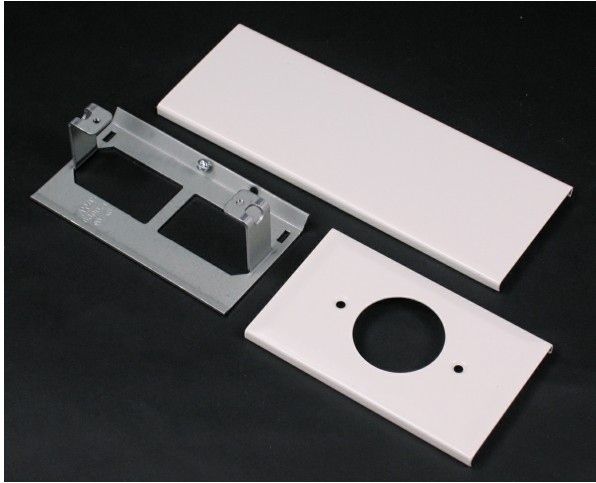

Wiremold  
30TP Series Single Receptacle Cover (White)  
Part No. 30TP-J-WH

Routing power, data, and A/V – neatly and simply – from up there to down here; that’s what Tele-Power® Poles are all about. Their sole purpose is to get the business end of your wire and cabling needs down to your workstation, equipment, or modular furniture. Specifically, in away-from-the-wall locations in open commercial office areas, schools, labs, stores and other sites. Whatever power, data, or A/V wiring you need to bring down to the desk, workstation, or cash registers, Wiremold Tele-Power Poles handle all of your needs effortlessly. For modular office furniture – our poles easily provide the hook up to feed office partitions. The poles are also available with specialized electrical circuits such as dedicated/isolated ground. Vertical drop poles give you the flexibility and capacity to devote both sides of the pole for single or dual service feeds. Legrand/Wiremold offers the broadest selection of open space solutions. With standard, custom and configurable products, you can rest assured that the right solution is readily available and adaptable to your current and future work environments.

## Features & Benefits

Add power receptacles or devices to existing modular Tele-Power Poles. Includes one receptacle mounting bracket. Face diameter of single receptacle: 1.38" -1.40" (35mm - 36mm).