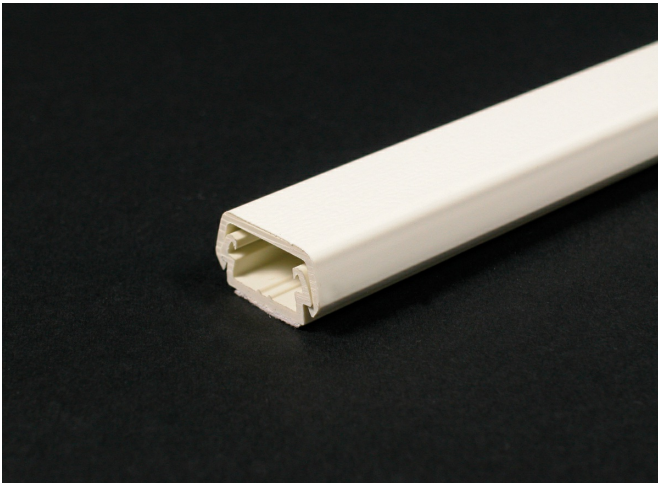

Wiremold
Wiremold 400 Series Raceway Base and Cover, White
Part No. 400BAC-WH

Wiremold 400 Series Raceway Low-profile, two-piece raceway with durable, textured PVC ivory or white finishes. Available in 5' (1.52m) lengths. Packed 100' (30.5m) per carton. Supplied with wide adhesive tape along its entire length.

Features & Benefits

This product meets the material restrictions of RoHS

Specifications

General Info

Product Line	Wiremold	Color	White
UPC Number	786776523201	Country Of Origin	United States
Application Sector	Commercial	Standard	cULus Listed Surface Nonmetallic Raceway: File E90377 Guide RJYT/RJYT7
Type	Raceway		

Dimensions

Product Width US	60.13 in	Product Weight US	7.93 lb
Product Volume US	20.64 cu in	Product Depth US	0.39 in
Product Height US	0.88 in		

Listing Agencies / 3rd Party Agencies

cULus ListingNumber