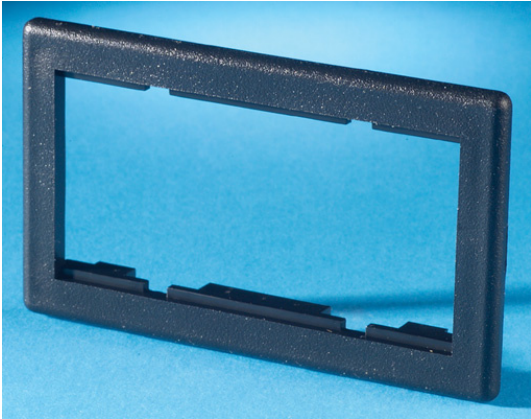

Ortronics  
**FURNITURE BEZEL, .125" DEEP FOR TIA 569 2.71" x 1.38" FURNITURE OPENING**  
Part No. 40700071-00

Can be combined with 42100009 to house up to three TracJacks. Must be used with 42100009 or 42100054. Legrand® offers TracJack® plates for most furniture systems. Plates easily snap mount into furniture, requiring no special tools. Plates are ruggedly constructed from high impact thermo-plastic 94V-0 rated.

## Features & Benefits

Snap mount: Ease of installation.

Fits TIA 569A recognized furniture opening

Houses up to four TracJacks with 42100009 bezel

Front access design

### Dimensions

Product Width US	3.19 in	Product Depth US	0.41 in
Product Height US	1.87 in		