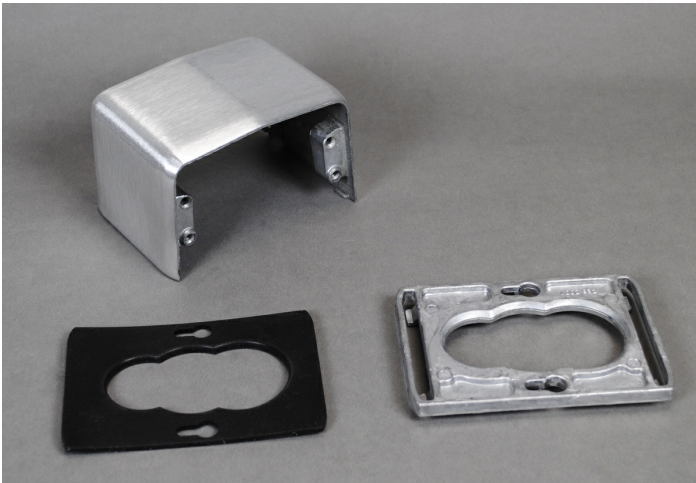

Wiremold  
525 Series Service Fitting Housing  
Part No. 525HB

Housing and base plate for all four-piece fittings. NOTE: Four-piece service fittings include: housing and base plate. Receptacles included when indicated in part number description. 525 Series Service Fittings have 27 cubic inches (442ml) of capacity.

## Features & Benefits

Housing and base plate for all four-piece fittings. NOTE: Four-piece service fittings include: housing and base plate. Receptacles included when indicated in part number description. 525 Series Service Fittings have 27 cubic inches (442ml) of capacity.