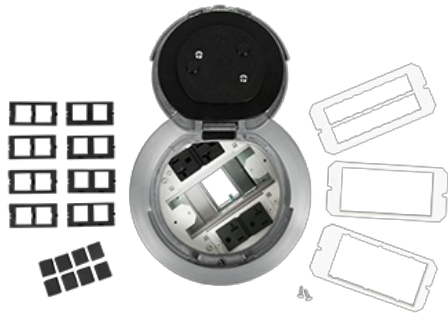

Wiremold  
**6IN PREWIRED FLUSH STYLE ASSEM AA BRUSHED ALUMINUM**  
Part No. 6AT2PAA

Designed for retrofit and new construction, Evolution Series 6" Poke-Thru devices provide convenient access to power, communications, and audio/video services recessed below floor level - providing maximum device protection. With three gangs of capacity that allow you to configure services for the needs of your space, services can be placed in any location within the unit. The low-profile durable metal covers are available in seven finishes, designed to match any space. The cover also features sliding doors that allow cables to neatly egress from the unit, protecting cables while reducing tripping hazards. Evolution Series 6" Poke-Thru devices are the perfect fit for meeting and training rooms, classrooms, healthcare facilities or commercial buildings with open-space architecture.

## Features & Benefits

All Evolution Series Poke-Thru Devices, like every Wiremold Poke-Thru Device, meet and exceed UL scrub water exclusion requirements for tile, carpet, and wood covered floors.

### Dimensions

Product Width US	7.25 in	Product Height US	16.25 in
Cubic Capacity	2578.88 cu in		