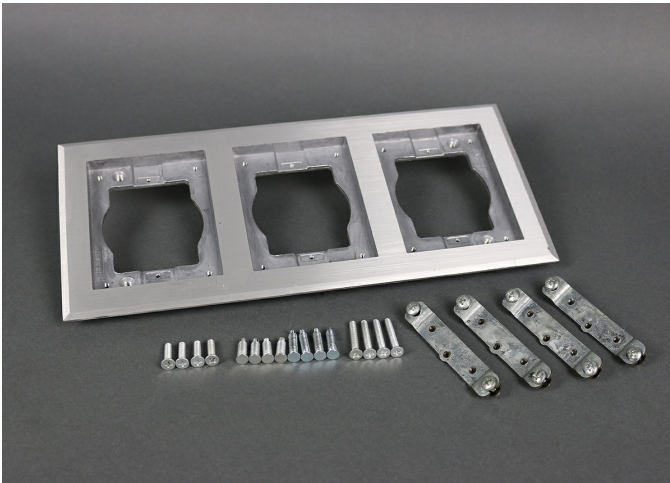

Wiremold  
Omnibox® Triple Gang Rectangular Aluminum Carpet/Tile Flange  
Part No. 838TCAL

Three gang brushed aluminum combination carpet and tile flange, for OmniBox® and Modulink™ Series floor boxes. Flange is 5.940 inch x 13.170 inch (150.9mm x 334.5mm). Accepts Ortronics MAB6TJ TracJack and MAB3S2 Series II, and Wiremold CM Series Open System adapters, sold separately. NOTE: Brushed aluminum flanges come with beveled edges. Brass cover plates can only be used with brass flanges. Brushed aluminum flanges come with beveled edges.

## Features & Benefits

This product meets the material restrictions of RoHS

### Dimensions

Product Width US	6.0 in	Product Weight US	1.45 lb
Product Volume US	59.09 cu in	Product Depth US	13.13 in
Product Height US	0.75 in		