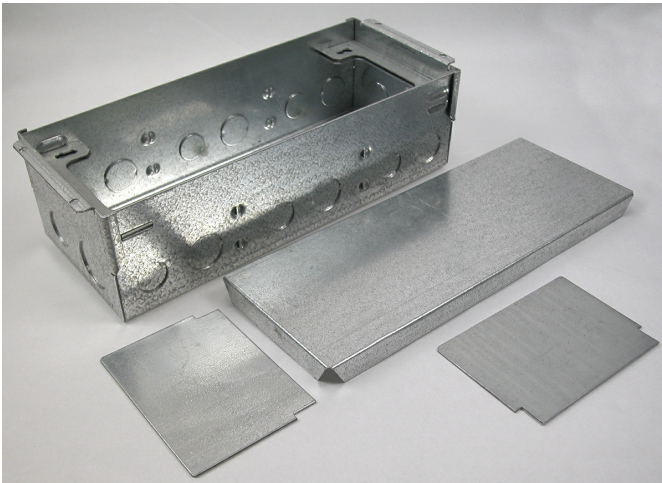

Wiremold  
880W3 Series Steel Floor Box  
Part No. 880W3

Three-gang steel box for wood floors.

## Features & Benefits

Three-gang steel box for wood floors.

### Dimensions

Product Width US	5.0 in	Product Depth US	12.5 in
Product Height US	3.5 in		