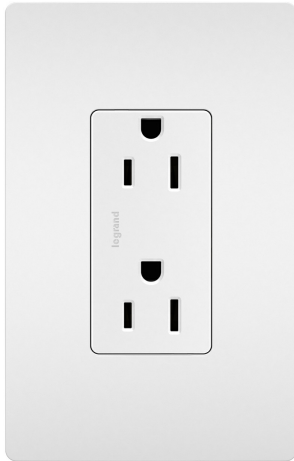

radiant Collection
radiant® Outlet, White
Part No. 885WCC21

Take a step up from the standard. This duplex outlet installs easily for the basic power every home needs, while elevating your space with the sleek, clean lines of radiant® for a sophisticated look. Made exclusively for use with screwless Wall Plates from the radiant® Collection, sold separately.

Features & Benefits

Replaces any standard outlet with ease, in as little as 10 minutes.

Features durable, high-impact resistant thermoplastic construction.

More color options available to fit any style, including finishes to match current hardware and lighting trends.

Complete the look with a sleek, screwless radiant® Wall Plate, and coordinate with other designer switches and outlets available from the radiant® Collection.

Specifications

General Info

Product Line	Pass & Seymour	Replaced by Part Number	
Color	White	Country Of Origin	China
Number of Receptacles	2	Outlet Type	Indoor, Residential
Application Sector	Residential/Commercial	Warranty Type	1-Year Limited Warranty