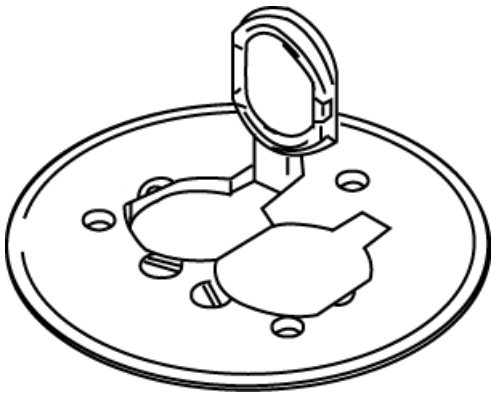

Wiremold
Ratchet-Pro™ Series Aluminum Duplex Cover Plate
Part No. 895TCAL

The Wiremold Ratchet-Pro™ brushed aluminum duplex cover plate with flip lids, 5 1/2 inch (140mm) for carpet or tile installations. Cover also works with 880 Series™ boxes. NOTE: All cover plates are furnished with gasket and three screws. The 895P Polycarbonate Series Cover Plates must be field modified for dual service.

Features & Benefits

This product meets the material restrictions of RoHS

Specifications

General Info

Product Line	Wiremold	Color	Aluminum
UPC Number	786564017257	Country Of Origin	China
Construction	Assembled	Application Sector	Commercial
Standard	cULus Listed Metallic Outlet Boxes: File E2961 Guide QCIT Meets Article 314.27(C) of NEC.	Type	Floor Box

Dimensions

Product Width US	5.5 in	Product Weight US	0.46 lb
Product Volume US	7.56 cu in	Product Depth US	5.5 in
Product Height US	0.25 in		

Listing Agencies / 3rd Party Agencies

cULus ListingNumber	E2961	cULus Listed	Yes
---------------------	-------	--------------	-----