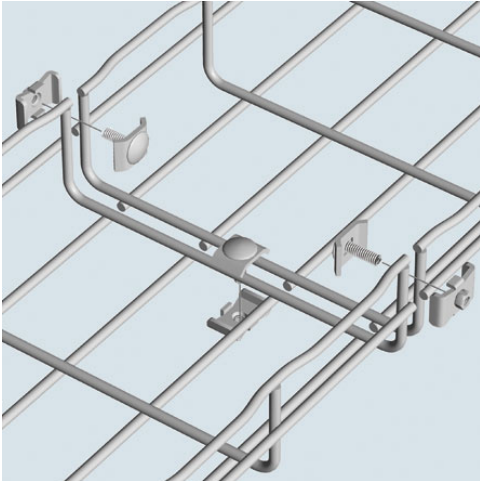

Cablofil  
**SPLICE WASHER KIT-STAINLESS (50 PCS) [943218]**  
Part No. 943218

Cablofil Wiremesh Cable Tray concept based upon performance, safety and economy

## Features & Benefits

three qualities which make Cablofil Wiremesh Cable Tray system preferred by installers. Cablofil adapts to the most complex configurations, and its structure gives maximum strength for minimum weight. The ease of creating fittings, carried out on site, as well as the wide range of unique and universal accessories gives complete freedom in routing combined with exceptionally fast installation.

### General Info

Product Line	Cablofil	Finish	Stainless 316
UPC Number	800388017696	Country Of Origin	China
Type	Splicing		

### Dimensions

Product Width US	4.0 in	Product Weight US	3.129 lb
Product Volume US	0.024 cu ft	Product Depth US	8.25 in
Product Height US	1.25 in		