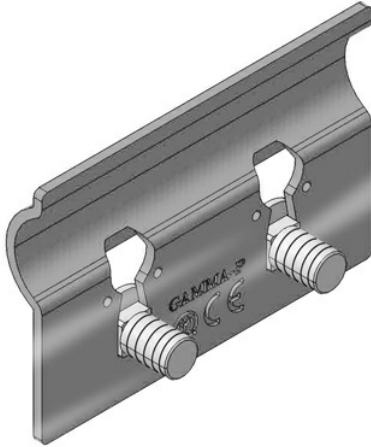

Cablofil
Trough FAS SPLICE WHITE (2H)
Part No. 960593

V-Trough cable tray keeps your cables protected and easy to manage. Its high-strength steel construction matches many European OEM specifications and is available in smaller sizes for control and instrumentation cabling. V-Trough is manufactured to exacting standards so that all components fit together perfectly, making installation a snap.

Features & Benefits

Hardware included. M6x12mm square neck carriage bolt (zinc plated) and M6 serrated flange hex nut (zinc plated).

Specifications

General Info

Product Line	Cablofil	Finish	Custom Painted
UPC Number	800388471870	Country Of Origin	Italy

Dimensions

Product Width US	2.75 in	Product Weight US	0.15 lb
Product Volume US	0.002 cu ft	Product Depth US	2.25 in
Product Height US	0.5 in		

Buy American Act Compliance

BAA	Yes
-----	-----