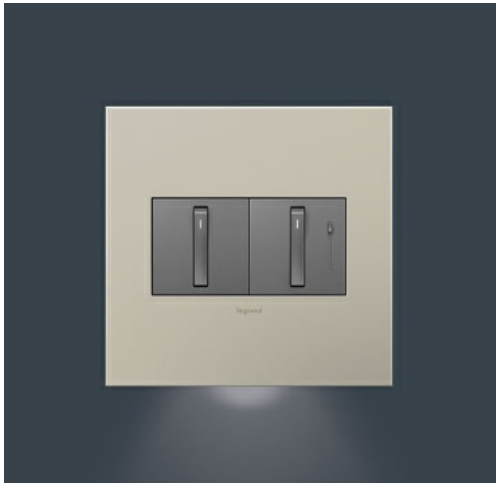

adorne Collection  
**Discontinued - adorne® Two-Gang Accent Nightlight**  
Part No. AAAL2G2

Perfect for hallways, kids' rooms, or anywhere a little bit of light can provide extra comfort and visibility. Providing a gentle glow, this accent nightlight fits below any existing adorne switch or dimmer, practically disappearing into the sleek design. Toggle through the additional light level options with a tap of the finger to match your need or preference.

## Features & Benefits

For complete installation, device must be paired with an adorne® screwless Wall Plate (not included). Available in a range of contemporary colors and stunning finishes.

Perfect for hallways or children's bedrooms where the addition of a subtle wall nightlight provides comfort and visibility

The adorne Accent Nightlight provides a warm, gentle light below any existing switch

Leave your wall nightlight on or toggle through several level settings with just the tap of a finger

The device attaches directly to the bottom of existing adorne light switches and dimmers, and is invisible once installed, making it a sleek addition day and night

### General Info

Product Line	Pass & Seymour	Replaced by Part Number	
Color	Black	Country Of Origin	China