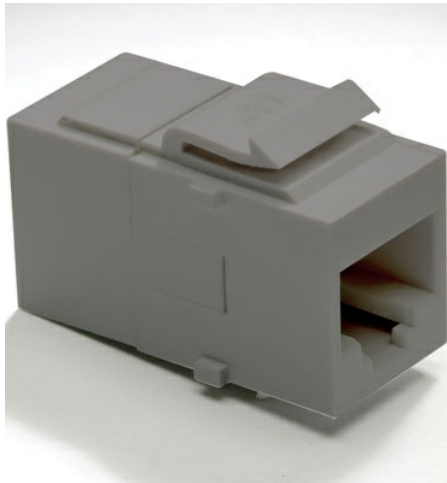

adorne Collection
adorne® Cat 5e RJ45 Data/Phone Insert, Magnesium
Part No. AC5ERJ45CM1

Keystone insert to support high-speed Cat 5e connections.

Features & Benefits

Pair with a 1-Port, 2-Port, or 4-Port adorne frame for use in an adorne Wall Plate

Easy "1-for-1" installation lets you simply upgrade your existing inserts in just minutes

Innovative snap-in system makes installation fast and simple

Other colors available

Complete the look with a stunning, screwless adorne® Wall Plate, not included. Available in a range of contemporary colors and finishes. Coordinate with other designer switches & outlets

Specifications

General Info

Product Line	Pass & Seymour	Replaced by Part Number	
Color	Magnesium	Country Of Origin	China
Application Sector	Residential	Standard	cULus, RoHS

Dimensions

Product Width US	1.2 in	Product Depth US	1.2 in
Product Height US	3.0 in		