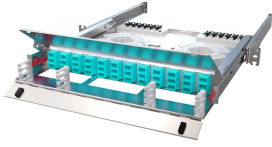

The Infinium Access UHD+ Enclosure offers maximum access and visibility to install, manage and maintain, the extreme density of 288 fibers all within 1 RU. Infinium Access utilizes a patented enclosure drawer release, spring loaded top cover, access cutouts, and cable management in the front and rear of the enclosure, all while employing the industry leading acclAIM connectivity.

Features & Benefits

Access Slide: By simply releasing the thumbscrews, the enclosure drawer slides forward up to 10 inches, clearing the plain of equipment, enabling unprecedented access to the fibers and cassettes.

Spring Loaded Top Cover: With a simple press of the red buttons on each side of the enclosure the lid of the enclosure raises automatically, also releasing the front door to drop forward out of the way, enabling tremendous access to the front patching field.

Over-Under: The Infinium Access Enclosure has an opening in the bottom. This innovative design along with the open enclosure ceiling allows the tech to remove the rear acclAIM connectors from the top or the bottom of the enclosure.