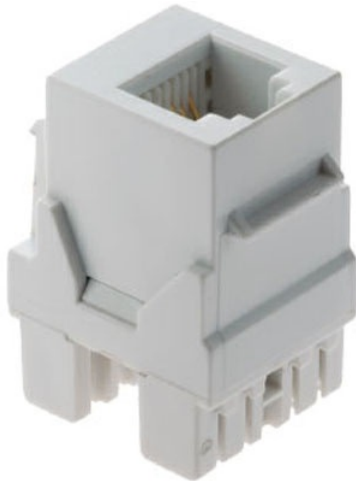

adorne Collection
adorne® RJ25 Phone Jack, Black
Part No. ACRJ25W1

Keystone insert to support up to three phone lines.

Features & Benefits

Pair with a 1-Port, 2-Port, or 4-Port adorne frame for use in an adorne Wall Plate

Innovative snap-in system makes installation fast and simple

Complete the look with a stunning, screwless adorne® Wall Plate, not included. Available in a range of contemporary colors and finishes. Coordinate with other designer switches & outlets

Easy "1-for-1" installation lets you simply upgrade your existing inserts in just minutes

Other colors available

Specifications

General Info

Product Line	Pass & Seymour	Replaced by Part Number	
Color	White	Country Of Origin	China
Application Sector	Residential/Commercial		