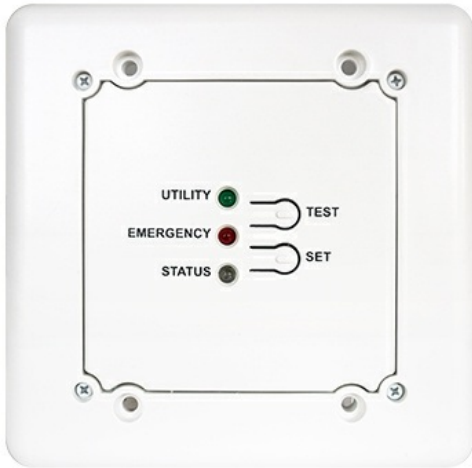

Wattstopper
EMERGENCY LIGHTING SURFACE MOUNT SWITCH ATS 120V/277V
Part No. AD-EPC-D-F-ATS

Emergency Lighting Transfer Switch is a single zone, silent emergency transfer control with universal dimming capabilities

Features & Benefits

- Dims designated emergency lights with the same control as normal lights
- Converts up to 20A of normal light fixtures to approved emergency lights
- During utility power interruption, turns designated emergency lights on at full brightness, regardless of dimmer setting
- Universal mounting allows for flush, fixture, plenum or panel mounting