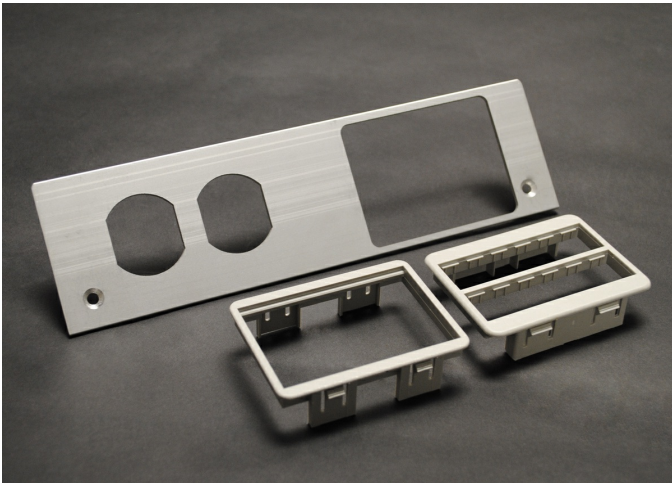

Wiremold
AL241S-HB Lab Bench Work Surface Portal Faceplate
Part No. AL241FPD-6A

Faceplate with Left Opening: Duplex. Right Opening: Ortronics or Wiremold Open System Communication 6A Module, adapters included.

Features & Benefits

Faceplate with Left Opening: Duplex. Right Opening: Ortronics or Wiremold Open System Communication 6A Module, adapters included.

Specifications

General Info

Product Line	Wiremold	UPC Number	786776178357
--------------	----------	------------	--------------