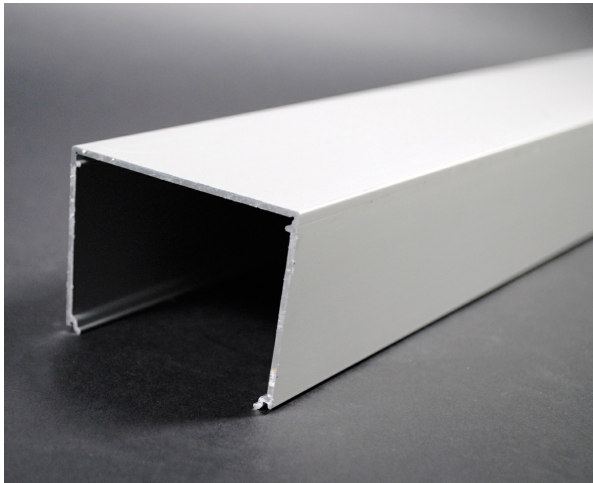

**Wiremold**  
**Wiremold ALA3800 Series Single Compartment Raceway Base**  
Part No. ALA3800B-10

The Wiremold ALA3800 Aluminum Raceway System meets the demands of commercial spaces, providing a handsome and effective method of directing power or communications services where required. The low-profile surface mounted raceway installs easily. The two-piece raceway means wiring is always accessible and changes are easily accomplished.

### Dimensions

Product Width US	120.0 in	Product Weight US	26.73 lb
Product Volume US	766.8 cu in	Product Depth US	2.13 in
Product Height US	3.0 in		