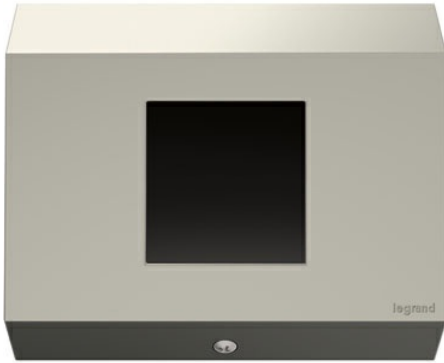

adorne Collection
Discontinued - adorne® 1-Gang Control Box (No Devices), Titanium
 Part No. APCB4TM1

Add the lighting control or power access for your adorne Under-Cabinet solution by connecting to the existing in-wall wiring. Easily customize with adorne devices of your choosing, for clean counters and more functional space, all without interrupting your backsplash. 2-Gang Control Box also available.

Features & Benefits

Perfect for eliminating clutter and creating a more functional kitchen counter space

Keeps countertops free of the hazards and mess of wires

Connects to existing in-wall wiring. Add adorne switch, outlet or dimmer devices to power your customized Under-Cabinet Lighting and Power System

Single-pole operation is ideal for controlling a garbage disposal or adorne LED Linear Lights

Designed for professional, hard-wired installations

Once installed, this item is designed to fit onto the adorne Modular Track

Specifications

General Info

Product Line	Pass & Seymour	Replaced by Part Number	
Color	Titanium	Country Of Origin	China
Standard	cETLus		

Technical Information

Environmental Conditions	Dry Interior Locations
--------------------------	------------------------