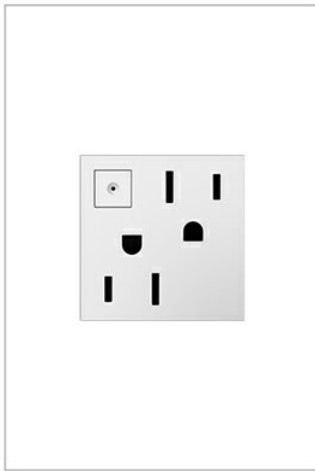

adorne Collection
adorne® 15A Energy-Saving On/Off Outlet, White
Part No. ARPS152W4

Add stunning, modern style with this outlet from the adorne Collection, while conserving energy when it's not in use. It allows you to stop the flow of power whenever you don't need it, for easy energy management. Made exclusively for use with screwless Wall Plates from the adorne® Collection, sold separately.

Features & Benefits

GETTING STARTED: For complete installation, device must be paired with an adorne® screwless Wall Plate (not included). Available in a range of contemporary colors and stunning finishes.