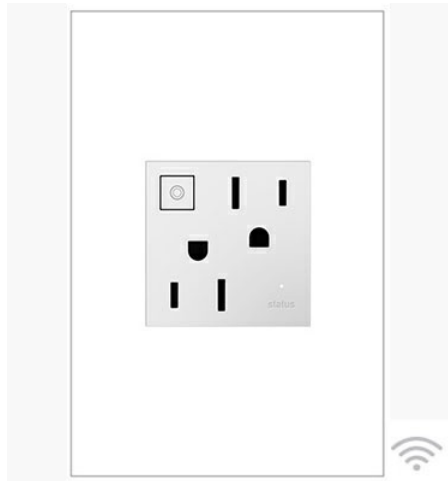

adorne Collection
Discontinued | adorne® 15A Wi-Fi Ready Outlet, White
Part No. ARPS15RF2W4

Upgrade a standard outlet for style and added control with this Wi-Fi Ready Outlet from adorne. Pair the outlet with a Wi-Fi Ready Remote Switch for multi-location control of a table or floor lamp plugged into the outlet. The Wi-Fi Ready Outlet features an on/off switch to conserve energy when not in use, and is tamper-resistant to help keep children protected. Made exclusively for use with screwless Wall Plates from the adorne® Collection, sold separately.

Features & Benefits

Installs in 15 minutes or less, fitting into an existing electrical box. No new wiring required for typical installation.

Pairs with the Wi-Fi Ready Remote Switch for multi-location control of a plugged in lamp or small appliance.

More color options available to fit any style, including finishes to match current hardware and lighting trends.

Complete the look with a stunning, screwless adorne® Wall Plate, not included. Available in a range of contemporary colors and finishes. Coordinate with other designer switches & outlets.

Specifications

General Info

Product Line	Pass & Seymour	Replaced by Part Number	
Color	White	Finish	Matte
Country Of Origin	China	Number of Receptacles	2
Works With	Amazon Alexa, Google Assistant, Radio Frequency	Outlet Type	Indoor, Residential, Wi-Fi Ready
Warranty Type	Limited Lifetime Warranty	Type	Outlet