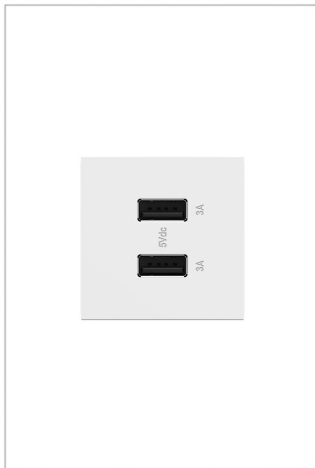

adorne Collection
adorne® Ultra-Fast USB Type-A/A Outlet Module, White
Part No. ARUSB2AA6W4

Charge phones, tablets and more up to 40% faster, with Ultra-Fast USB Outlets from the adorne® Collection. Delivering a leading 6 amps of power to its two USB connections for faster in-wall charging, without an adapter. Made exclusively for use with screwless Wall Plates from the adorne® Collection, sold separately.

Features & Benefits

For complete installation, device must be paired with an adorne® screwless Wall Plate (not included). Available in a range of contemporary colors and stunning finishes.

Features an industry-leading 6.0A of power, as well as Smart Chip technology, to maximize charging speed for each USB connection.

Dimensions

Product Width US	1.77 in	Product Depth US	1.7 in
------------------	---------	------------------	--------

Product Height US 2.65 in

Technical Information

USB Amperage 6 A Connection USB Type A/A