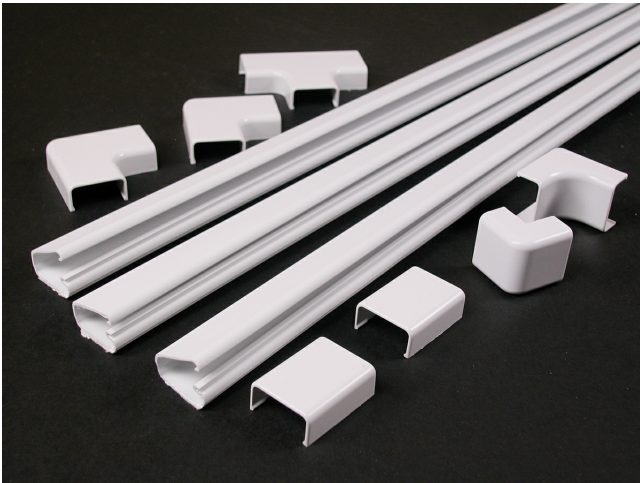

Wiremold
CordMate II Kit - White
Part No. C210

Especially suited for covering home entertainment wires, speaker cables, TV/video cabling and home office wiring. Organize and hide cords and cables easily. Self-adhesive backing makes for easy installation. Stylish design complements any interior setting. Paintable.

Features & Benefits

12' of Cord Channel (3 sections, 4' long)

1 Inside Elbow

2 Couplings

This product meets the material restrictions of RoHS.

2 Flat Elbows

1 Outside Elbow

1 T-Fitting

Specifications

General Info

Product Line	Wiremold	Color	White
UPC Number	086698880490	Country Of Origin	United States
Application Sector	Residential	Standard	Raceway is not NRTL Listed and is only designed for use in protecting electrical cords and low voltage wiring and cabling.
Type	Raceway		