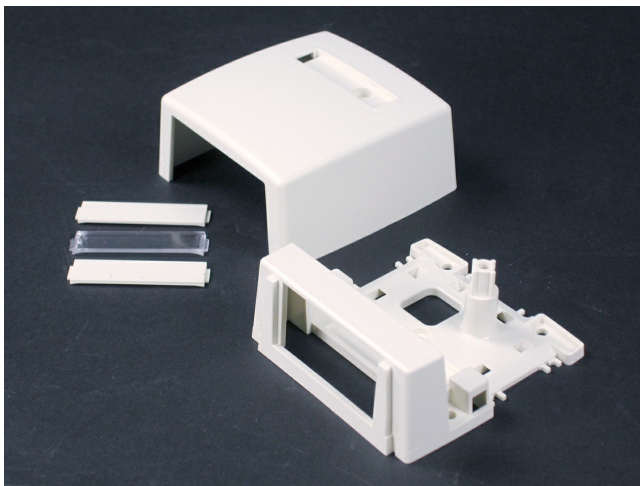

Wiremold
Uniduct 2700-2800 Series One-Insert Multimedia Box Fitting
Part No. CM-MMB-291-WH

Accepts one 2A size Wiremold Open System Communication Module or Pass and Seymour Activate Series Insert. Compatible with Uniduct 2700, 2800, and 2900 Series Raceways.

Features & Benefits

Fiber storage loop. Accepts two CM2 size Wiremold Open System communication modules or Pass and Seymour Activate Series inserts. Compatible with Wiremold 400, 800, and 2300 Series Raceways.