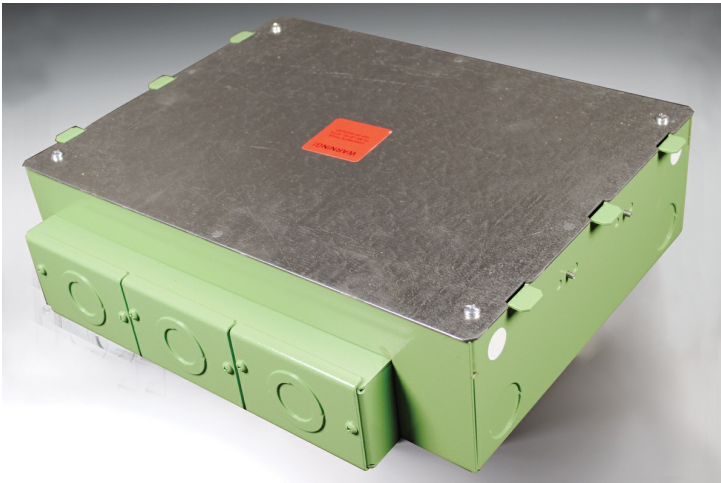

**Wiremold**  
**Evolution™ Series Six Gang On-Grade Floor Box**  
Part No. EFB6S-OG

The Evolution™ Series Six Gang On-Grade Floor Box is designed to be installed in both on-grade and above grade concrete floor applications. Box has an epoxy coating that allows the box to be placed in on-grade applications without the need for additional vapor barriers. The box has a fully finished interior to assist plugging and unplugging of devices, and comes complete with all components needed for initial installation. Designed to work with standard size wall plates for six gangs of capacity. Custom options are available upon request.

## Features & Benefits

The Evolution™ Series Six Gang On-Grade Floor Box is designed to be installed in both on-grade and above grade concrete floor applications. Box has an epoxy coating that allows the box to be placed in on-grade applications without the need for additional vapor barriers. The box has a fully finished interior to assist plugging and unplugging of devices, and comes complete with all components needed for initial installation. Designed to work with standard size wall plates for six gangs of capacity. Custom options are available upon request.

### General Info

Product Line	Wiremold	Color	Green
UPC Number	786776176469	Country Of Origin	United States
Construction	Assembled	Application Sector	Commercial
Standard	cULus Listed Metallic Outlet Boxes: File E2961 Guide QCIT Meets Article 314.27(C) of NEC.	Type	Floor Box

### Dimensions

Product Width US	13.75 in	Product Weight US	18.03 lb
Product Volume US	915.98 cu in	Product Depth US	16.13 in
Product Height US	4.13 in	Cubic Capacity	32 cu in