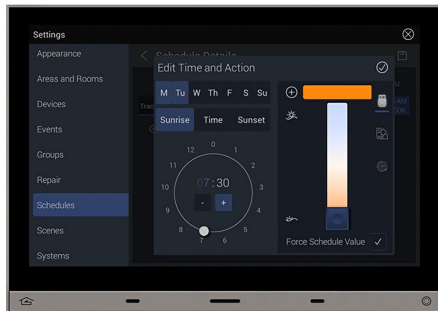

Equinox 73 is a high bright LCD touchscreen that is always on and always available. The touchscreen provides immediate control and status of lighting and shades.

Features & Benefits

Hardwired, always connected, always on multi-system dashboard (showing lighting, shade, and divide and combine status via on-screen widgets)

Simple single button control of the entire space using the room button

Glass to edge aesthetic and graphical user interface

Home button returns to the main dashboard, no matter where you are in the on-screen navigation

Access favorite scenes, lighting loads, or shades quickly from the main screen. Swipe left or right to access more favorites

Five main widgets simplify the control of a space or the entire project – Lighting, Shades, Scenes, Divide and Combine, Main Screen/Room Button

Additional widgets for Schedules, Events, and Scenes are easily created or modified from the touchscreen or app

Three levels of user access controlled by passwords

Programmable tactile switch can provide traditional "on" or "off" function, personalized scene control, etc.