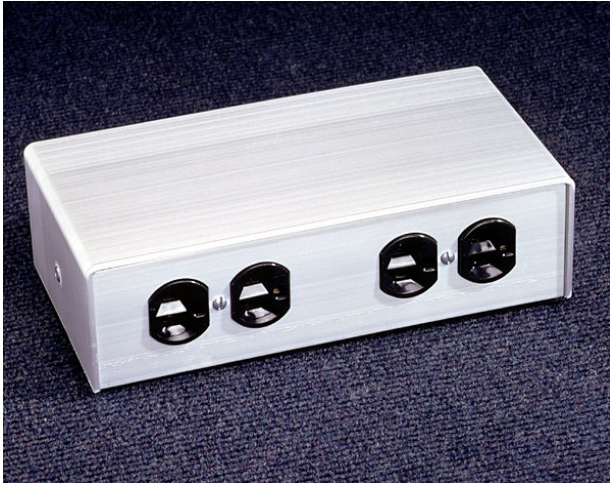

**Wiremold  
FIT Multi-Service Poke-Thru Device**  
Part No. FIT

Pedestal Style Poke-Thru Devices from Legrand are an ideal solution for bringing large capacity power and communication services to workstations in an open space, above-grade floor environment. Every Pedestal Poke-Thru Device from Legrand comes with built-in TopGuard protection, an industry-leading design that meets and exceeds UL scrub water exclusion requirements for tile and carpet floors. Topguard protection prevents water, dirt, or debris from entering the power and communication compartments located below the floor, through the service head or floor fittings. All Pedestal Poke-Thru Devices from Legrand can be installed on tile, carpet, or wood covered floors. Each of these devices provides an excellent solution for both new or retrofit construction, with typical applications that include commercial office buildings, financial institutions, and government facilities.