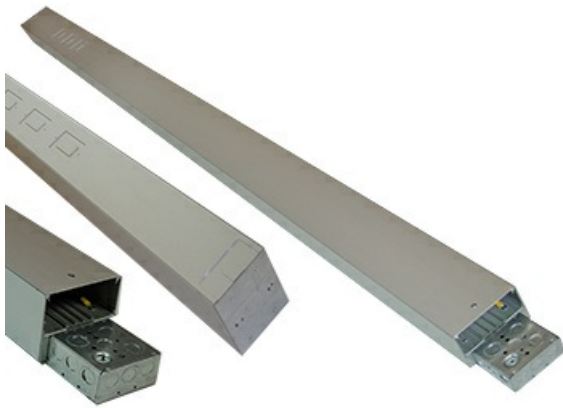

Wiremold  
NP800 - Jumbo Power Poles  
Part No. NP800C-10-2B

Two-compartment large capacity pole. Furnished unwired without outlets. Box ended with industry sized knockouts. Standard heights: 10' 2" (3.1m) (NP800C-10-2B), 12' 8" 3.9m) (NP800C-12-8B), 15' 2" (4.6m) (NP800C-15-2B)

## Features & Benefits

Two-compartment large capacity pole. Furnished unwired without outlets. Box ended with industry sized knockouts. Standard heights: 10' 2" (3.1m) (NP800C-10-2B), 12' 8" 3.9m) (NP800C-12-8B), 15' 2" (4.6m) (NP800C-15-2B)

### Dimensions

Product Width US	5.0 in	Product Height US	122.0 in
------------------	--------	-------------------	----------