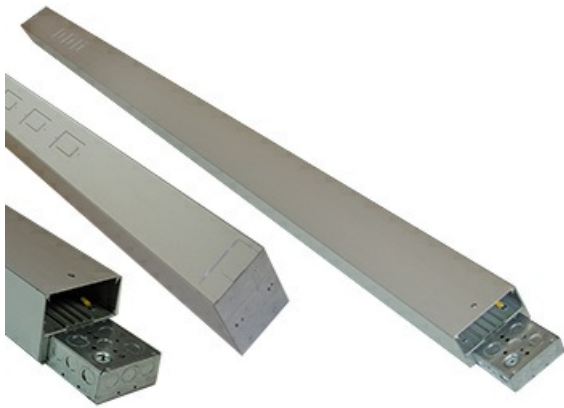

Wiremold  
NP800 - Jumbo Power Poles  
Part No. NP800C-12-8B

Two-compartment large capacity pole. Furnished unwired without outlets. Box ended with industry sized knockouts. Standard heights: 10' 2" (3.1m) (NP800C-10-2B), 12' 8" 3.9m) (NP800C-12-8B), 15' 2" (4.6m) (NP800C-15-2B)

## Features & Benefits

Two-compartment large capacity pole. Furnished unwired without outlets. Box ended with industry sized knockouts. Standard heights: 10' 2" (3.1m) (NP800C-10-2B), 12' 8" 3.9m) (NP800C-12-8B), 15' 2" (4.6m) (NP800C-15-2B)

### Dimensions

Product Height US	153.54 in
-------------------	-----------