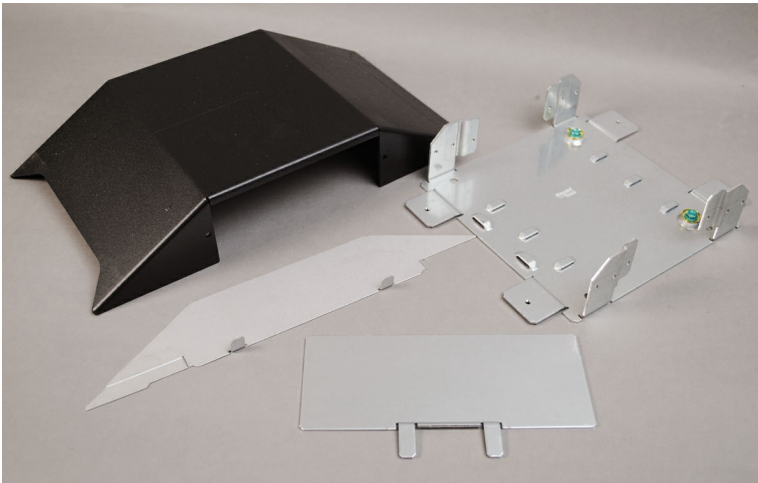

Wiremold
Wiremold OFR Series Overfloor Raceway 2-Gang Box
Part No. OFR48-2

Wiremold OFR Series Overfloor Raceway System provides four-channels of capacity and access to a wide range of power, communications, and A/V connectivity options in the smallest, lowest, narrowest, ADA compliant profile available in overfloor raceway systems. This system installs over existing floor coverings and is both tamper-resistant and installer-friendly, making it an ideal solution for relocatable or permanent installations where access through floors and ceilings is not an option.

Features & Benefits

This product meets the material restrictions of RoHS

Specifications

General Info

Product Line	Wiremold	Color	Black
UPC Number	786776175165	Country Of Origin	Mexico
Application Sector	Commercial	Standard	cETLus Listed Surface Metal Raceway: Report Number G100217061CRT-001
Type	Raceway		

Dimensions

Product Width US	13.0 in	Product Weight US	4.33 lb
Product Volume US	204.75 cu in	Product Depth US	7.0 in
Product Height US	2.25 in		

Listing Agencies / 3rd Party Agencies

ETL Listed	Yes	ETL ListingNumber	G100217061CRT-001
------------	-----	-------------------	-------------------