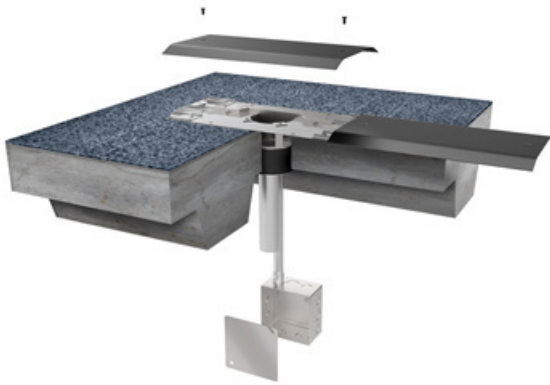

Wiremold
OFR Series Overfloor Raceway 4 Inch Poke-Thru Transition
Part No. OFRPT4

For bringing power, A/V, and data through abandoned Poke-Thru openings to open spaces. Will replace any 4" poke-thru.

Features & Benefits

For bringing power, A/V, and data through abandoned Poke-Thru openings to open spaces. Will replace any 4" poke-thru.

Specifications

General Info

Product Line	Wiremold	UPC Number	786776182255
Country Of Origin	United States	Application Sector	Commercial
Standard	cETLus Listed	Type	Raceway