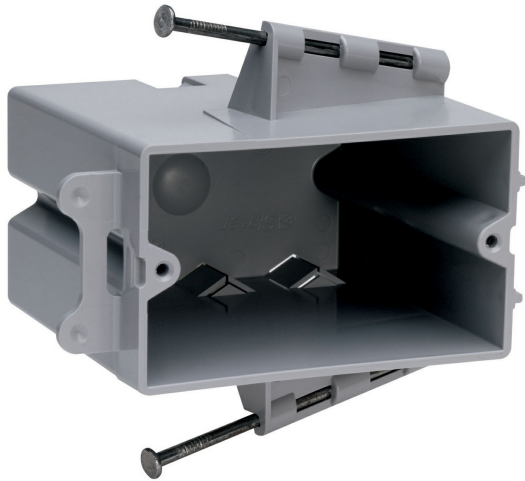

Pass and Seymour  
Switch and Outlet Box  
Part No. PH122R

Single-Gang, Switch and Outlet Box, Horizontal,captive Mounting Nails on Each End. 100 pack.

## Features & Benefits

Durable, impact-resistant thermoplastic box.  
Innovative extras that cut installation time.

Easy installation, rectangular cutout.

### General Info

Product Line	Pass & Seymour	Color	Gray
Country Of Origin	United States	Standard	Residential/Commercial