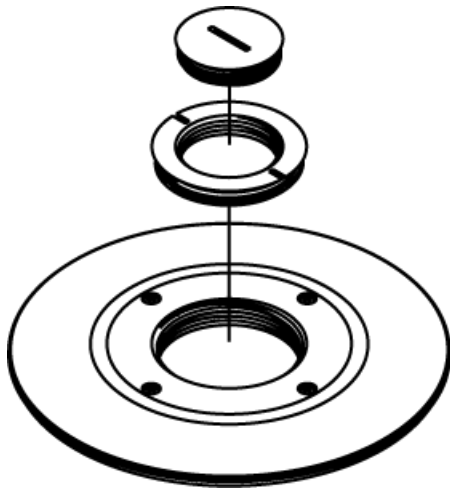

Wiremold
RC9AM2STC Single-Service Furniture-Feed Poke-Thru Device Cover Assembly
Part No. RC9CM2TCAL

Complete with combination 1 1/4" and 2" trade size threaded conduit openings and closure plugs. Must be used with a conduit connector (not included) at the adapter assembly plate to maintain fire classification. Finish flange/cover assembly available in gray (GY), black (BK), and brushed aluminum (AL). NOTE: Assembled with scrub water gasket. For use on tile or carpet floors. RC9AM2TC Series Poke-Thru Devices require a 3" (76mm) diameter hole. Not designed to work with bare concrete or terrazzo. Floor covering thickness 1/8" minimum.

Features & Benefits

Complete with combination 1 1/4" and 2" trade size threaded conduit openings and closure plugs. Must be used with a conduit connector (not included) at the adapter assembly plate to maintain fire classification. Finish flange/cover assembly available in gray (GY), black (BK), and brushed aluminum (AL). NOTE: Assembled with scrub water gasket. For use on tile or carpet floors. RC9AM2TC Series Poke-Thru Devices require a 3" (76mm) diameter hole. Not designed to work with bare concrete or terrazzo. Floor covering thickness 1/8" minimum.