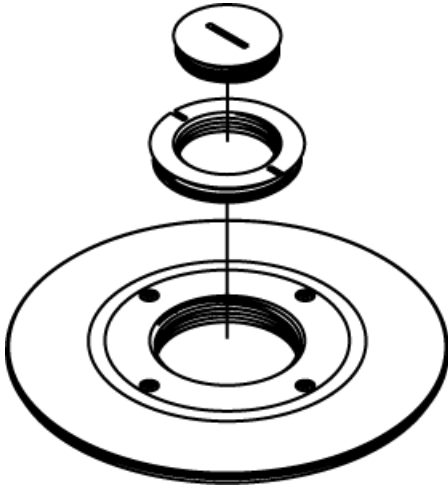

Wiremold
RC9AM2STC Single-Service Furniture-Feed Poke-Thru Device Cover Assembly
Part No. RC9CM2TCGY

Complete with combination 1 1/4" and 2" trade size threaded conduit openings and closure plugs. Must be used with a conduit connector (not included) at the adapter assembly plate to maintain fire classification. Finish flange/cover assembly available in gray (GY), black (BK), and brushed aluminum (AL). NOTE: Assembled with scrub water gasket. For use on tile or carpet floors. RC9AM2TC Series Poke-Thru Devices require a 3" (76mm) diameter hole. Not designed to work with bare concrete or terrazzo. Floor covering thickness 1/8" minimum.

Features & Benefits

Complete with combination 1 1/4" and 2" trade size threaded conduit openings and closure plugs. Must be used with a conduit connector (not included) at the adapter assembly plate to maintain fire classification. Finish flange/cover assembly available in gray (GY), black (BK), and brushed aluminum (AL). NOTE: Assembled with scrub water gasket. For use on tile or carpet floors. RC9AM2TC Series Poke-Thru Devices require a 3" (76mm) diameter hole. Not designed to work with bare concrete or terrazzo. Floor covering thickness 1/8" minimum.