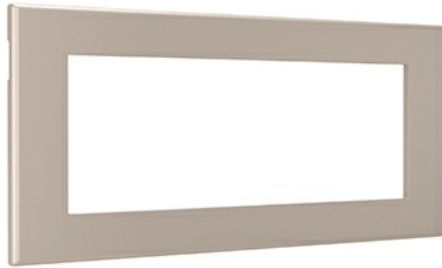

radiant Collection
Furniture Power Replacement Bezel for Basic Power Unit- Nickel
Part No. RDBNI

radiant Furniture Power Centers allow you to conveniently bring power and charging right to the spaces where people work and play, all in a compact, aesthetically pleasing package. Office lobbies, waiting rooms, cafeterias, restaurants/bars, lecture halls, transportation hubs, guest rooms, etc. can benefit from the installation of radiant Furniture Power.

Features & Benefits

Simply cut an opening, insert, tighten clamps, snap on the bezel and plug in.

A compact, low profile design mounts quickly into many surfaces using screw clamps instead of wood screws.

Safe for spills and ready to mount in horizontal surfaces like table tops

Two USB charging ports (5V, 3.1A total) to charge mobile devices as quickly as possible.

Two tamper-resistant receptacles to protect yourself and your devices from damage or risk of injury.

Available in five attractive shades to complement the style of your furniture: black, white, brown, light almond and nickel. Included bezel prevents exposed screws from being seen.

Version 2 models feature an optional push button switch that controls a cord-connected lighting fixture.