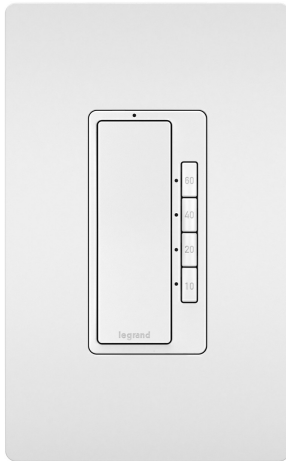

radiant Collection
radiant® 4-Button Digital Timer, White
Part No. RT2W

Installs easily in place of a standard light or fan switch, or older spring-wound timer and includes manual on/off through the paddle switch for added convenience. A locator light illuminates when switch is off, emitting a soft glow to help you find it in the dark. Made exclusively for use with screwless Wall Plates from the radiant® Collection, sold separately.

Installs easily in place of a standard light or fan switch, or older spring-wound timer.

Locator light illuminates when switch is off, emitting a soft glow to help you find it in the dark.

More color options available to fit any style.