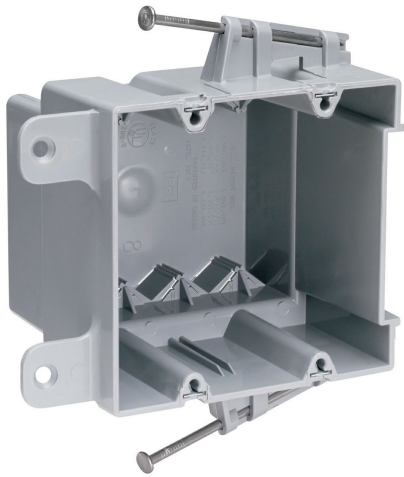

**Pass and Seymour
Switch and Outlet Box**
Part No. S235RAC

Double Gang Switch and Outlet Box with captive mounting nails on each end and four auto clamps on each end. It is easy to install with a rectangular cutout. It is durable and has an impact-resistant thermoplastic box. It contains innovative extras that cut installation time. 50 pack

Features & Benefits

Quick/Click feature secures devices quickly and easily.

Does not strip when over-torqued.

4 Auto/Clamps on each end eliminate the need for separate cable clamps.

Specifications

General Info

Product Line	Pass & Seymour	Color	Gray
Country Of Origin	United States	Construction	Thermoplastic
Standard	UL Listed		

Dimensions

Cubic Capacity	35 cu in
----------------	----------

Listing Agencies / 3rd Party Agencies