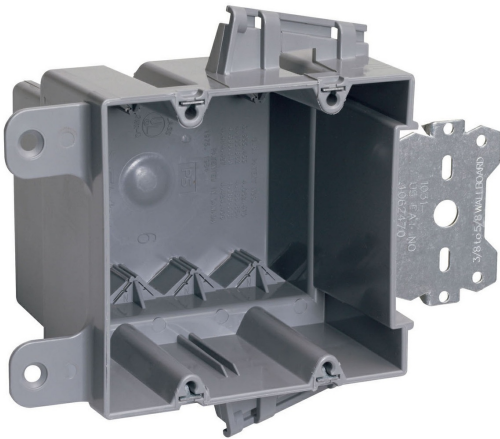

Pass and Seymour
Wood and Steel Stud Bracket Box with Quick/Click
Part No. S235S50AC

Double Gang, Wood and Steel Stud Bracket Box with Quick/Click, 3/8-inch offset for wood and steel stud mounting. Four Auto/Clamps on each end. For use with 3/8-inch to 5/8-inch wallboard. 50 pack.

Features & Benefits

Available in single, two, three, four gang and 4 inch square boxes.

Single gang include Quick/Entry feature.

Unique offset tab assures proper alignment to wall face.

Can be used for steel, aluminum, or wooden studs.

Molded of high-impact thermoplastic.

Two, three and four gang boxes and 4 inch square include exclusive Auto/Clamp feature.

Quick/Click feature offers fast and dependable installation of devices (single, two, three, and four gang).

Available with 3/8 inch offsets.

Can be installed on steel studs with most standard crimping tools in addition to CT1 Crimping Tool.

Specifications

General Info

Product Line	Pass & Seymour	Color	Gray
Country Of Origin	United States	Application Sector	Residential/Commercial
Standard	UL listed		